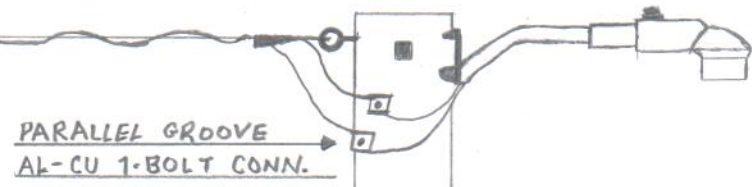

SIDE VIEW

FRONT VIEW

LED YARD LIGHT CHANGE-OUT